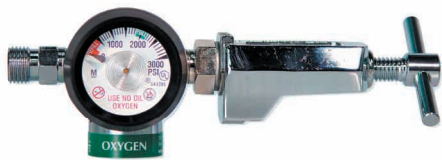

GAS REGULATORS

Click-Style Regulator with Yoke

Click-Style Regulator with Nut & Nipple

Compact Regulator with Yoke

Compact Regulator with Nut & Nipple

Amvex Gas Regulators are available in two different styles: 50 PSI Preset Compact Regulator and 50 PSI Preset Click Style Regulator. They are offered in a variety of gases and come with either a CGA Nut and Nipple or CGA Yoke cylinder connection. The Click Style Regulator has a built in flowmeter and the Compact Regulator can have a tube style flowmeter added if required.

Available in a variety of colors

FEATURES AND BENEFITS

Click Style Regulator

- Amvex Click Style Regulators are available in 50 PSI Preset
- Available with a CGA Nut and Nipple or CGA Yoke Style
- Available in Oxygen only
- Aluminum body with brass core to ensure safety
- Built in Flowmeter available in 0-4 LPM, 0-8 LPM, 0-15 LPM, and 0-25 LPM
- Available in a variety of colors (blue is standard)

Compact Regulator

- Amvex Compact regulators are available in 50 PSI Preset
- Available with a CGA Nut and Nipple or CGA Yoke Style
- Available in Oxygen, Air, N2O, and CO2
- Available with flowmeter options
- Machined brass
- Available in USA and ISO colors

PART NUMBERS

Click Style Regulators

Nut & Nipple

CGA 540 25 LPM CLICK: **GR25-540**
CGA 540 15 LPM CLICK: **GR15-540**
CGA 540 8 LPM CLICK: **GR8-540**
CGA 540 4 LPM CLICK: **GR4-540**

Yoke Style

CGA 870 25 LPM CLICK: **GR25-870**
CGA 870 15 LPM CLICK: **GR15-870**
CGA 870 8 LPM CLICK: **GR8-870**
CGA 870 4 LPM CLICK: **GR4-870**