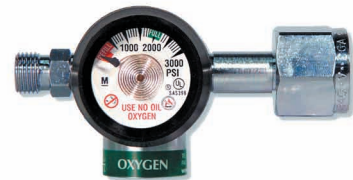

GAS REGULATORS

Click-Style Regulator with Yoke

Click-Style Regulator with Nut & Nipple

Compact Regulator with Yoke

Compact Regulator with Nut & Nipple

Amvex Gas Regulators are available in two different styles: 50 PSI Preset Compact Regulator and 50 PSI Preset Click Style Regulator. They are offered in a variety of gases and come with either a CGA Nut and Nipple or CGA Yoke cylinder connection. The Click Style Regulator has a built in flowmeter and the Compact Regulator can have a tube style flowmeter added if required.

Available in a variety of colors

FEATURES AND BENEFITS

Click Style Regulator

- Amvex Click Style Regulators are available in 50 PSI Preset
- Available with a CGA Nut and Nipple or CGA Yoke Style
- Available in Oxygen only
- Aluminum body with brass core to ensure safety
- Built in Flowmeter available in 0-4 LPM, 0-8 LPM, 0-15 LPM, and 0-25 LPM
- Available in a variety of colors (blue is standard)

Compact Regulator

- Amvex Compact regulators are available in 50 PSI Preset
- Available with a CGA Nut and Nipple or CGA Yoke Style
- Available in Oxygen, Air, N2O, and CO2
- Available with flowmeter options
- Machined brass
- Available in USA and ISO colors

PART NUMBERS

Click Style Regulators

Nut & Nipple

CGA 540 25 LPM CLICK: **GR25-540**
CGA 540 15 LPM CLICK: **GR15-540**
CGA 540 8 LPM CLICK: **GR8-540**
CGA 540 4 LPM CLICK: **GR4-540**

Yoke Style

CGA 870 25 LPM CLICK: **GR25-870**
CGA 870 15 LPM CLICK: **GR15-870**
CGA 870 8 LPM CLICK: **GR8-870**
CGA 870 4 LPM CLICK: **GR4-870**